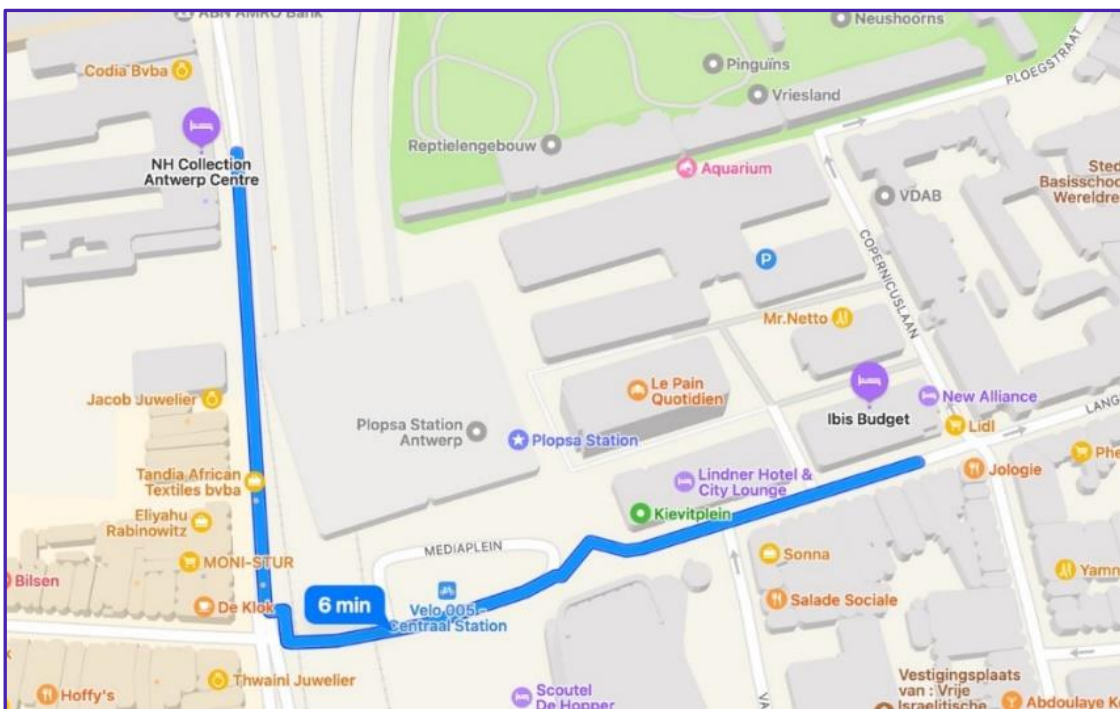

Behind the warm-up hall (Lotto Arena) under the viaduct in front of gate 15.

Trainingshall:

Parking behind the expo hall.

Hotel:

In front of the Ibis budget hotel, located 350m from the NH Collection hotel.