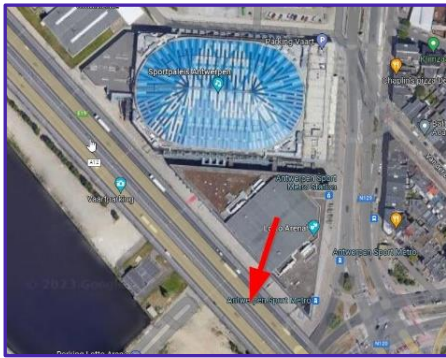

Check the location of your bus on <https://antwerpstationhotels.geodynamics.events> or scan the QR code below.

Username: WC2023
Password: GYM2023

**Artistic
Gymnastics
World Championships**
30.09 - 08.10 ANTWERP 2023 

Behind the warm-up hall (Lotto Arena) under the viaduct in front of gate 15.

Trainingshall:

Parking behind the expo hall.

Hotel:

In front of the Ibis budget hotel, located 350m from the NH Collection hotel.