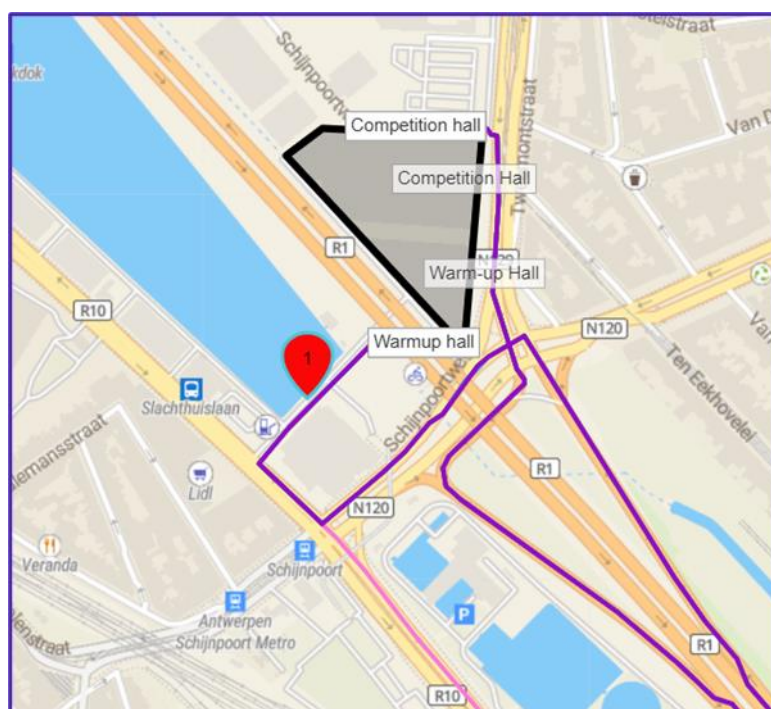

Your personal number will only be visible for administrators.

Track your bus

All the buses are tracked by an online Geodynamics system. This systems allows you to get an overview of where your buses are at that exact time and the approximate time of arrivals.

Check the location of your bus on <https://antwerpstationhotels.geodynamics.events> or scan the QR code below.

Username: WC2023
Password: GYM2023

**Artistic
Gymnastics
World Championships**
30.09 - 08.10 ANTWERP 2023 

Behind the warm-up hall (Lotto Arena) under the viaduct in front of gate 15.

Trainingshall:

Parking behind the expo hall.

Hotel:

In front of the Ibis budget hotel, located 350m from the NH Collection hotel.